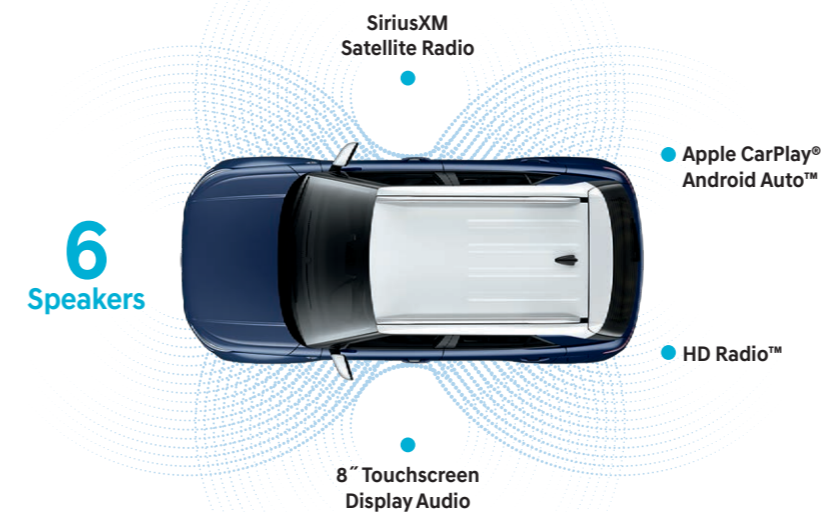

Automatic temperature control