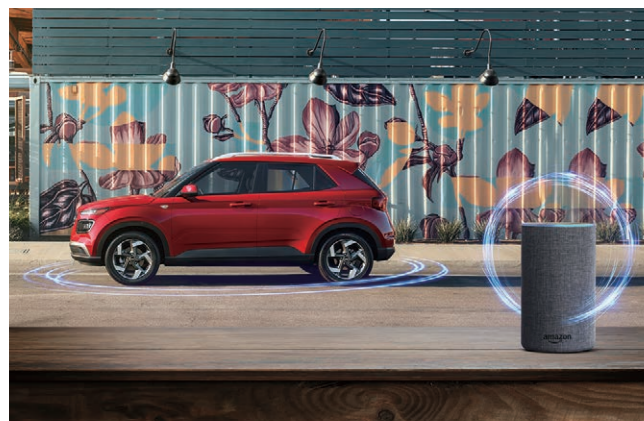

Get closer to your Venue. Even from afar.

With Hyundai's available Blue Link® connected car technologies, Venue makes it easy to stay connected from wherever you are.¹ Simply download the MyHyundai app, and your smartphone becomes a remote control that lets you unlock your Venue's doors and start the engine before walking out the door.²

With your Amazon Echo® or Google Home™ device, you can use voice commands to set Venue's cabin temperature from the comfort of your couch or kitchen.³ Blue Link's Guidance package lets you search for addresses or points of interest on your smartphone, then download the driving directions to Venue's available navigation system before you slip behind the wheel.⁴

Then there's Blue Link Connected Care. Like all Blue Link packages, it's complimentary for your first three years and offers exceptional peace of mind. If you're in an accident and the airbags deploy, your Venue automatically calls for help in a heartbeat.⁵ You can also push the SOS button on your rearview mirror for emergency assistance 24/7, 365 days a year.⁶ Visit hyundai-bluelink.com for more information on the complete list of innovative features Blue Link puts at your fingertips.

Blue Link remote access with Amazon Echo

Automatic Emergency Assistance
Blue Link Connected Care offers 24/7 SOS Emergency Assistance and Automatic Collision Notification that calls for help if you're in an accident where airbags deploy.

On-Demand Diagnostics
Run vehicle diagnostics from your Venue's touchscreen display, report issues at the press of a button and receive Monthly Vehicle Health Reports or maintenance reminders by email.

Customizable Alerts
Proud parent of a teenage driver? Blue Link lets you set geofence, curfew and speed alerts so you can relax when your loved ones are on the road.

Car Finder
Our Car Finder smartphone app feature lets you navigate your way through a crowded parking lot back to your Venue.

Service Link
Conveniently schedule your vehicle for service from the driver seat of your Venue or your MyHyundai smartphone app.

Remote Controls
Use your smartphone, home assistant or wearable device to remotely start your Venue's engine, unlock the doors, set the cabin temperature and more.

EPA MPG Estimates (City/Highway/Combined)⁷

30/33/31 MPG

Smartstream Intelligent Variable Transmission

VENUE SE

Popular Features

- Forward Collision-Avoidance Assist with Pedestrian Detection
- Lane Keeping Assist
- 8" touchscreen display audio system
- Wireless Apple CarPlay® and Android Auto™
- Rear View Monitor with dynamic guidelines

VENUE SEL

Popular Features

- Chrome accent front grille
- Drive Mode Select including Snow mode
- Automatic temperature control
- Hidden cargo-area storage compartment
- 17" alloy wheels

VENUE Denim

Popular Features

- Exclusive Denim exterior color with contrasting white roof
- Exclusive Denim interior color and trim
- Cloth and leatherette combination front seats

1.6L DPI 4-cylinder

hp **121**
lb-ft **113**

Exterior Colors

Interior Colors

VENUE