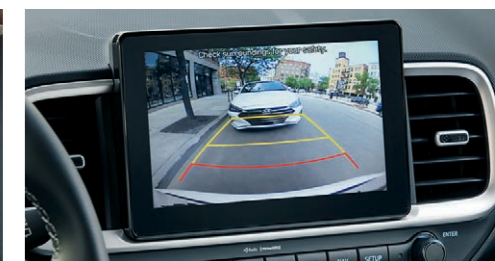

Now that you've put everything in its proper place, put yourself in the proper frame of mind. Just tap the touchscreen display to call up your favorite tunes from the playlists on your smartphone, then enjoy how great your music sounds on Venue's available 6-speaker audio system.

Automatic temperature control

Power tilt-and-slide sunroof

60/40 split-folding rear seats

Rear View Monitor with dynamic guidelines

Get closer to your Venue. Even from afar.

With Hyundai's available Blue Link[®] connected car technologies, Venue makes it easy to stay connected from wherever you are.¹ Simply download the MyHyundai app, and your smartphone becomes a remote control that lets you unlock your Venue's doors and start the engine before walking out the door.²