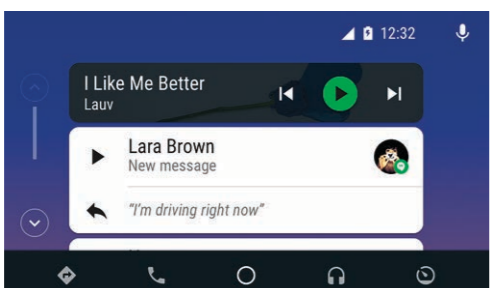

Android Auto