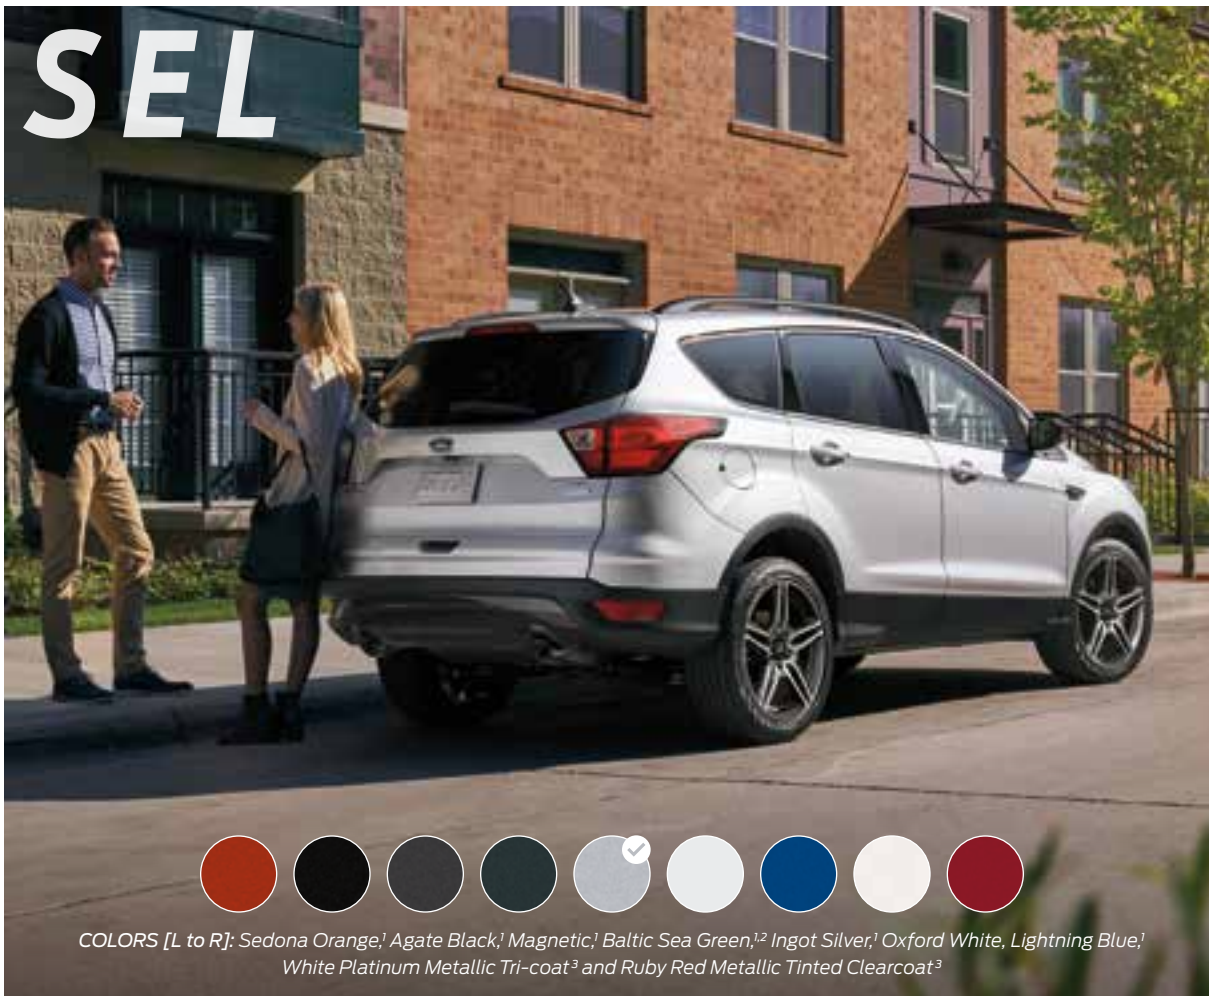

17" Steel with Sparkle Silver-Painted Covers  
Standard: S

17" Sparkle Silver-Painted Aluminum  
Standard: SE  
Optional: S

19" Premium Ebony Black-Painted Aluminum  
SE Sport Appearance Package

COLORS [L to R]: Sedona Orange,<sup>1</sup> Agate Black,<sup>1</sup> Magnetic,<sup>1</sup> Baltic Sea Green,<sup>1,2</sup> Ingot Silver,<sup>1</sup> Oxford White, Lightning Blue,<sup>1</sup> White Platinum Metallic Tri-coat<sup>3</sup> and Ruby Red Metallic Tinted Clearcoat<sup>3</sup>