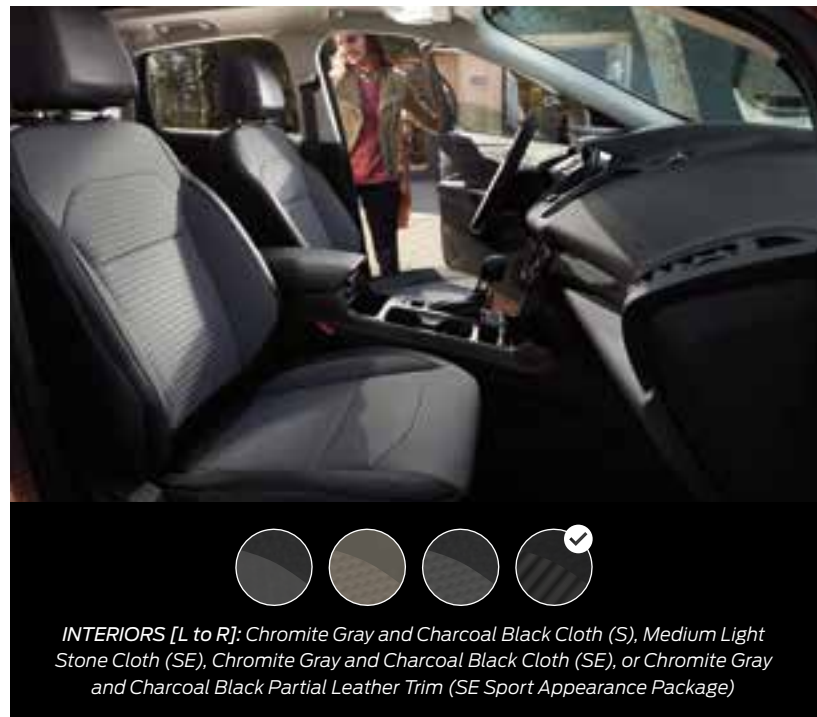

INTERIORS [L to R]: Chromite Gray and Charcoal Black Cloth (S), Medium Light Stone Cloth (SE), Chromite Gray and Charcoal Black Cloth (SE), or Chromite Gray and Charcoal Black Partial Leather Trim (SE Sport Appearance Package)