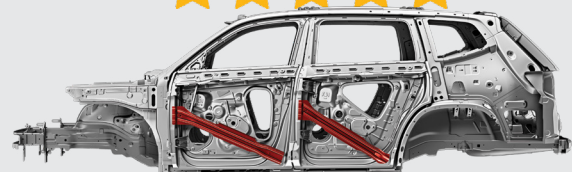

2019 Atlas Buyer's Guide

When you're this big, they call you Atlas.

Atlas top features

Adjustable cargo space

Loads of cargo? Fold down the third-row seats for more space. Not enough? Fold down the second-row seats for even more.

Available 4MOTION® All-Wheel Drive

As Canadians, we know our weather conditions can change in an instant. 4MOTION® All-Wheel Drive redirects engine power to the wheels that need it most, helping keep you in total control.

Third-row seating

Kids in the back is a thing of the past with adult-sized third-row seating. Getting in is a snap – just slide and tilt the second-row seats forward in one simple step.

Available Digital Cockpit*

The Digital Cockpit is an intuitive, customizable 12.3" digital display that lets you tailor your display to your distinct driving needs. You can even view your route with navigation built right in.

LED headlights

LED headlights are brighter, bolder and more energy efficient, and they never need to be replaced. Best of all, they come standard on the 2019 Atlas.

Beauty meets beast

The All-New 2019 Atlas is the perfect combination of size and style. There's room for 7, including adult-sized third-row seating, plus a whopping 2,741 litres of maximum available cargo space. Choose between the turbocharged 2.0L 4-cylinder engine and the legendary 3.6L VR6 engine – both are more than capable of handling any adventures you and your family throw at the Atlas.

Your family deserves five stars

The 2019 Atlas has been given a five-star overall safety rating from the NHTSA (National Highway Traffic Safety Administration), racking up an impressive score!